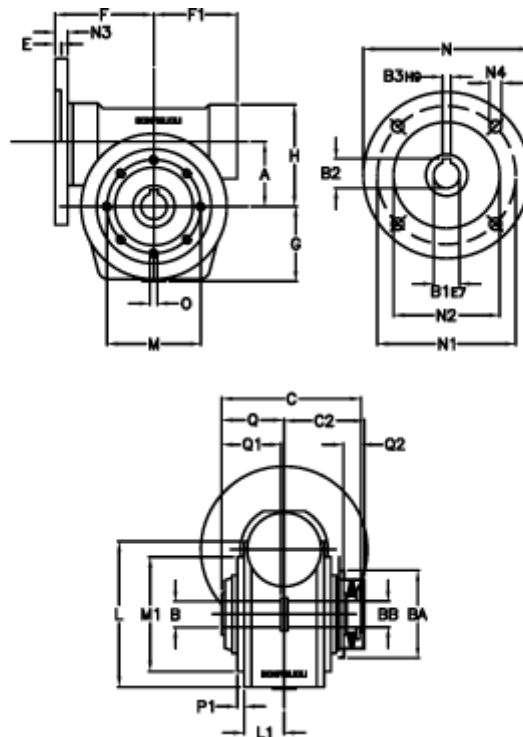

Article number: 390204902472836

Description: Worm Gear with Torque Limiter
VF 49-L2-P-24 P71B14

Measures

a = 49.50	C2 = 63,5	L1 = 36.8	O = M6x8
B = 25	Description = VF 49P-xx-71B14	m = 94	P1 = 2.5
B1 E7 = 14	E = 3.0	M1 = 68	Q = 51.0
B2 = 16.3	F = 70	N = 105	Q1 = 41
B3 H9 = 5	F1 = 63	N1 = 85	Q2 = 15
BA = 63	g = 56	N2 = 70	
BB H7 = 14	H = 80.0	N3 = 10.5	
C = 105	L = 107.5	N4 = 6,5	